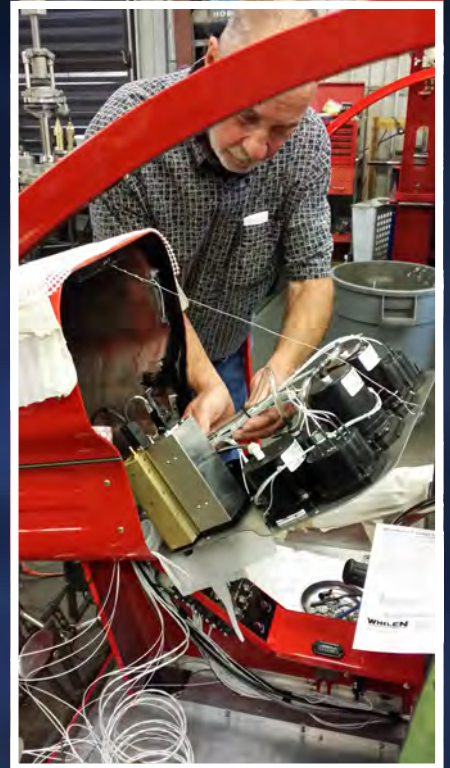

SAFARI 400 COMPLETE KIT

PRICES START AT $142,800

- *Welded and Powder Coated Fuselage*
- *Installed Cabin Sheet Metal*
- *Mounted Bubble*
- *Leather Seats and Carpet*
- *New Lycoming/Superior/Custom 0-360 Engine*
- *Direct Drive Alternator*
- *Engine/Rotor Speed Governor*
- *Fabricated Engine Cooling Shroud*
- *Cold Induction Intake*
- *Stainless Steel Exhaust*
- *Main Transmission with Engine Cooling Fan*
- *Main Rotor Head*
- *Composite Main Rotor Blades (Matched Pair)*
- *Tail Rotor Assembly with Titanium Blades (Factory Balanced)*
- *Fabricated Fuel Tanks and Oil Sump*
- *Composite Instrument Pod*
- *Engine Instruments and Gauges*
- *Electric Cyclic Trim*
- *Collective Friction*
- *All Small Parts and Raw Materials to Complete Your New SAFARI*

Build Your Own Adventure

Marianna, FL. 32446 USA
1-850-482-4141
sales@SafariHelicopter.com
www.SafariHelicopter.com